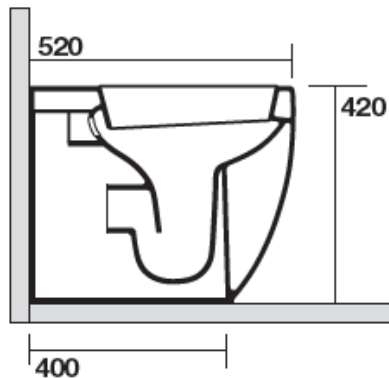

FLO PEDESTAL PAN & SEAT (FLO-PED)

KERASAN

Includes:

311601 Flo Pan

318701 Flo "Standard" Soft Close Seat
S Trap Connector

Optional Seat:

319101 Flo "Slim" Soft Close Seat

Suitable for use with:

TECE 8cm Pedestal Cistern
TECE Low Level Pedestal Cistern

Proudly imported and distributed by
Gro Agencies Pty Ltd
Unit 2 / 37 Howe St, Osborne Park, WA, 6017
P 08 9446 3288 E info@groagencies.com.au W www.groagencies.com.au