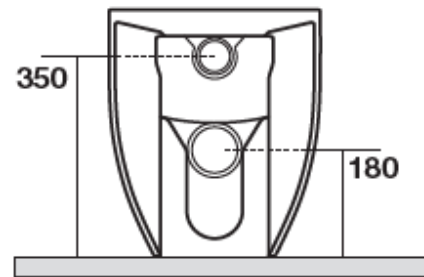

FLO PEDESTAL PAN & SEAT (FLO-PED)

KERASAN

Includes:

311601 Flo Pan

318701 Flo "Standard" Soft Close Seat
S Trap Connector

Optional Seat:

319101 Flo "Slim" Soft Close Seat

Suitable for use with:

TECE 8cm Pedestal Cistern
TECE Low Level Pedestal Cistern

Proudly imported and distributed by
Gro Agencies Pty Ltd
Unit 2 / 37 Howe St, Osborne Park, WA, 6017
P 08 9446 3288 E info@groagencies.com.au W www.groagencies.com.au