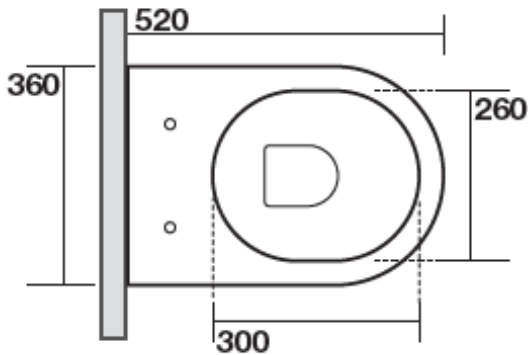

FLO PEDESTAL PAN & SEAT (FLO-PED)

KERASAN

Includes:

311601 Flo Pan

318701 Flo "Standard" Soft Close Seat
S Trap Connector

Optional Seat:

319101 Flo "Slim" Soft Close Seat

Suitable for use with:

TECE 8cm Pedestal Cistern
TECE Low Level Pedestal Cistern

Proudly imported and distributed by
Gro Agencies Pty Ltd
Unit 2 / 37 Howe St, Osborne Park, WA, 6017
P 08 9446 3288 E info@groagencies.com.au W www.groagencies.com.au