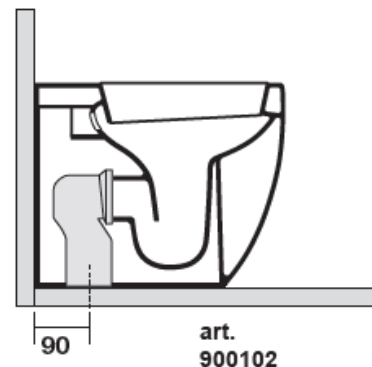

FLO PEDESTAL PAN & SEAT (FLO-PED)

KERASAN

Includes:

311601 Flo Pan

318701 Flo "Standard" Soft Close Seat
S Trap Connector

Optional Seat:

319101 Flo "Slim" Soft Close Seat

Suitable for use with:

TECE 8cm Pedestal Cistern
TECE Low Level Pedestal Cistern

Proudly imported and distributed by
Gro Agencies Pty Ltd
Unit 2 / 37 Howe St, Osborne Park, WA, 6017
P 08 9446 3288 E info@groagencies.com.au W www.groagencies.com.au